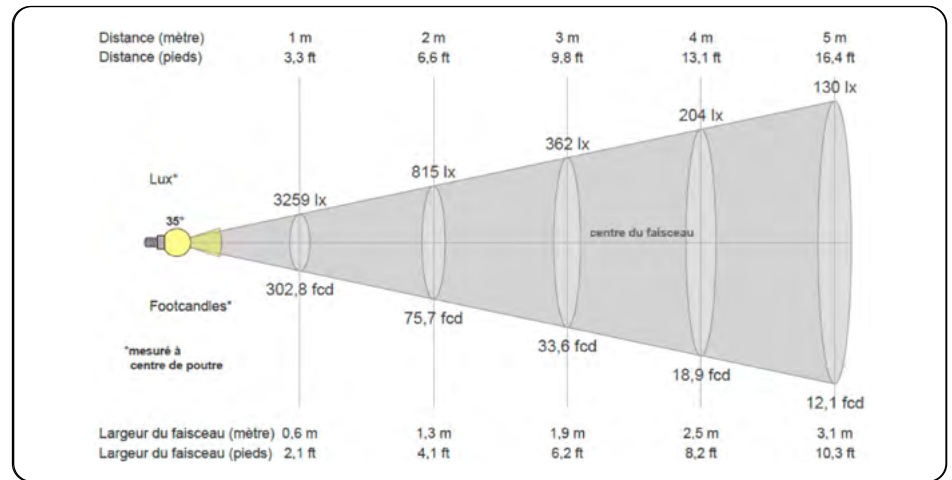

ANGLE 30° - 3000K