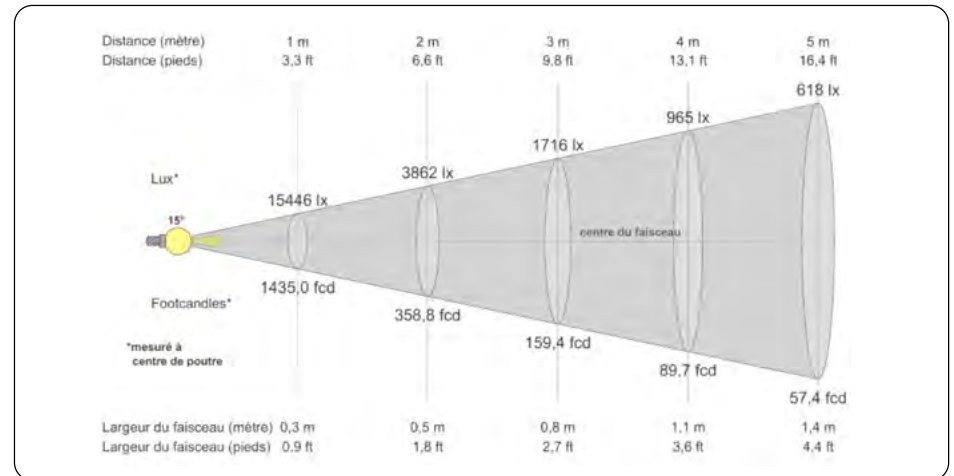

TM-30 /RF 94

TM-30 /RG 101

IRC 4000K

TM-30 /RF 93

TM-30 /RG 100

Colour vector diagram

PHOTOMÉTRIE

ANGLE 15° - 3000K