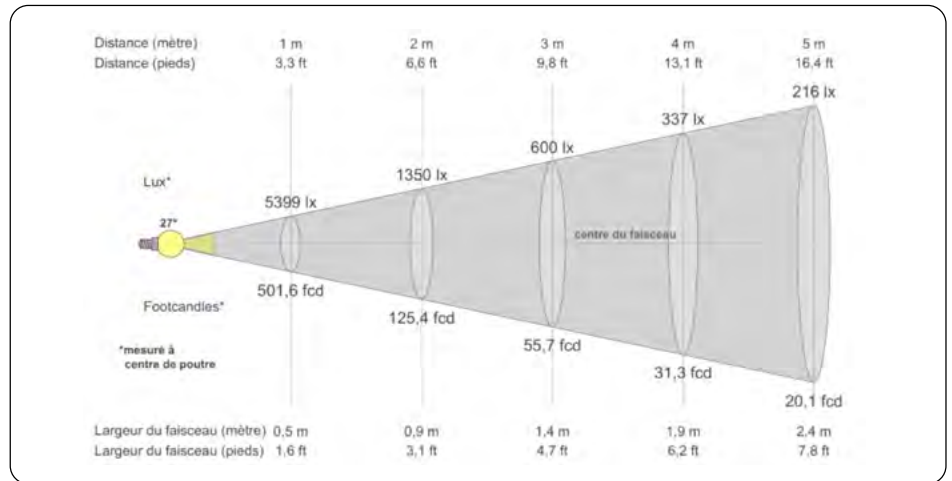

ANGLE 27° - 3000K